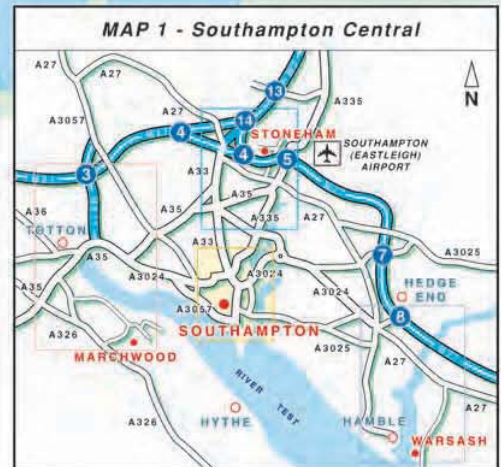

Conference Centre

Southampton Solent University Central Locations

- 1** Sir James Matthews Building, Southampton Solent University Conference Centre
- 2** The Deanery Halls of Residence, Marsh Lane
- 3** Kimber Halls of Residence, St Mary Place, (off Kingsway)
- 4** Hamwic Halls of Residence, Cook Street
- 5** Chantry Halls of Residence, Marsh Lane
- 6** Lucia Foster Welch Halls of Residence, Royal Crescent Road
- 7** Emily Davies Halls of Residence, Western Esplanade, (corner of Fitzhugh Street)
- +** Medical Centre