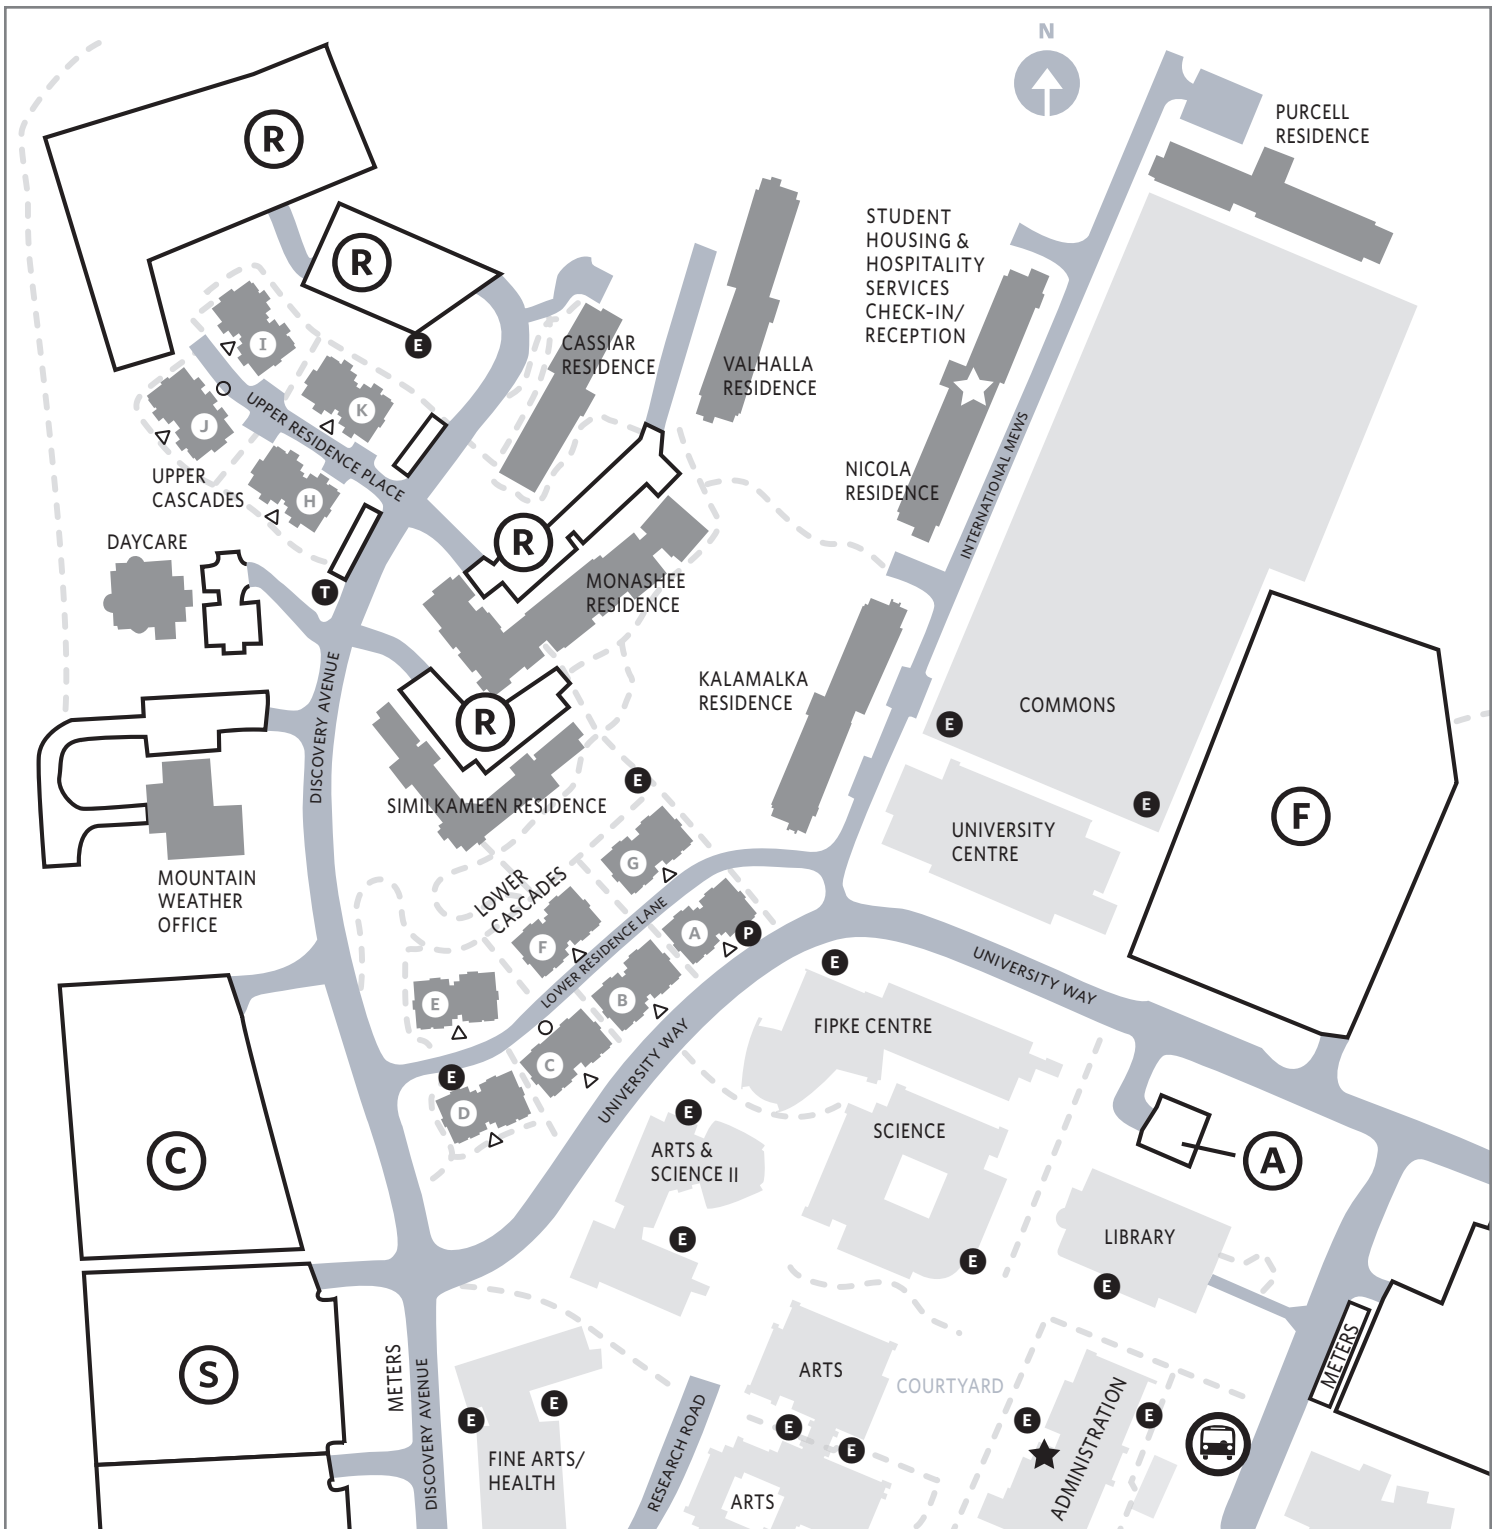

a place of mind

**STUDENT HOUSING & HOSPITALITY SERVICES  
OKANAGAN CAMPUS MAP**

**CONFERENCES & ACCOMMODATION**

[www.okanagan.ubcconferences.com](http://www.okanagan.ubcconferences.com)

**STUDENT HOUSING**

[www.housing.ubc.ca/okanagan](http://www.housing.ubc.ca/okanagan)

1290 International Mews, Kelowna, BC V1V 1V8

T 250.807.8050 | F 250.807.9157

LEGEND	
	TICKET DISPENSER
	EMERGENCY PHONE
	SECURITY OFFICE
	PARKING OFFICE
	WALKWAY
	STUDENT HOUSING AND HOSPITALITY SERVICES CHECK-IN/RECEPTION

**STUDENT HOUSING & HOSPITALITY SERVICES  
OKANAGAN HOUSING & ACCOMMODATION MAP**

CONFERENCES & ACCOMMODATION  
[www.okanagan.ubcconferences.com](http://www.okanagan.ubcconferences.com)

STUDENT HOUSING  
[www.housing.ubc.ca/okanagan](http://www.housing.ubc.ca/okanagan)