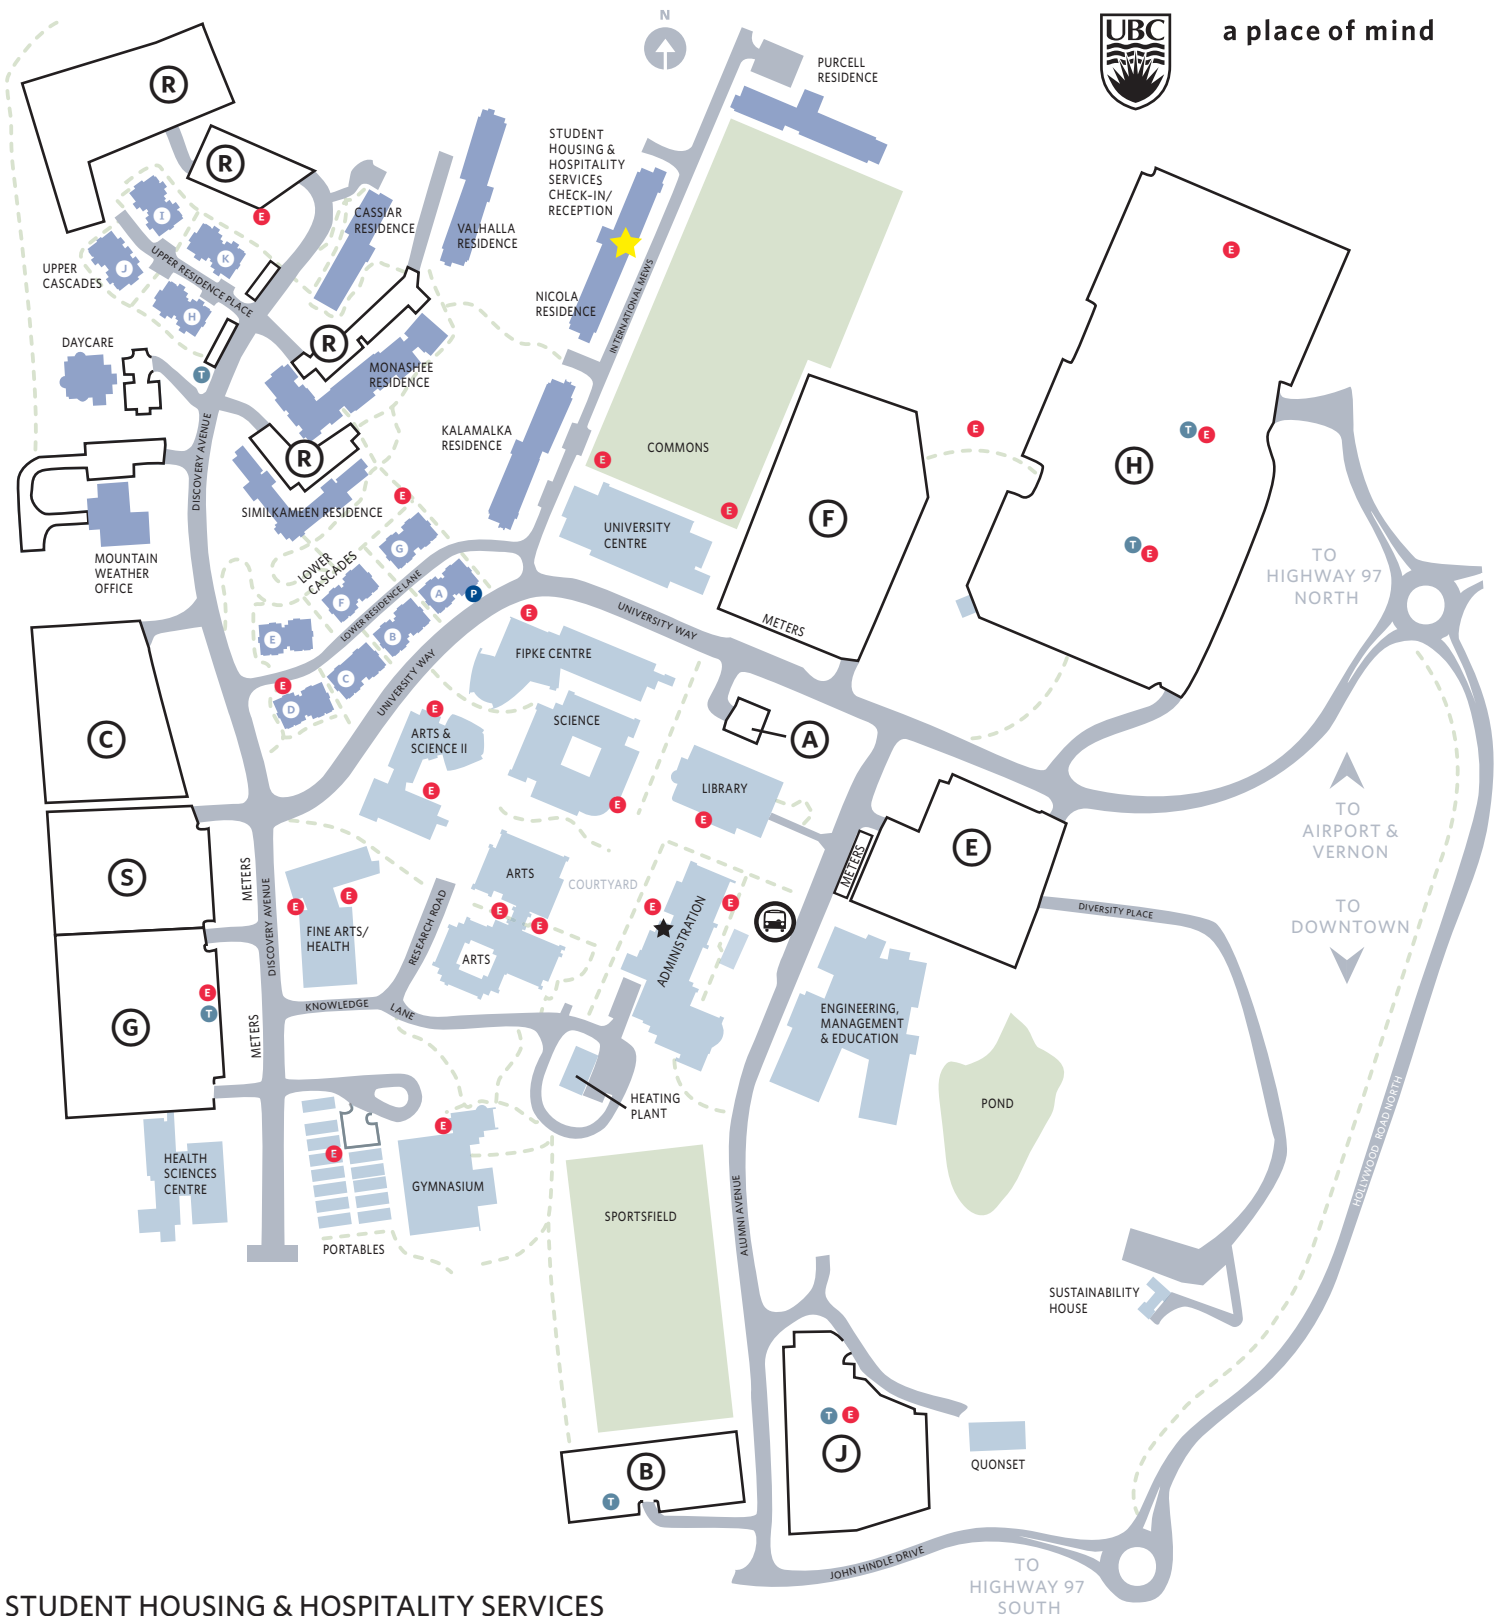

a place of mind

**STUDENT HOUSING & HOSPITALITY SERVICES  
OKANAGAN CAMPUS MAP**

**CONFERENCES & ACCOMMODATION**

[www.okanagan.ubcconferences.com](http://www.okanagan.ubcconferences.com)

**STUDENT HOUSING**

[www.housing.ubc.ca/okanagan](http://www.housing.ubc.ca/okanagan)

1290 International Mews, Kelowna, BC V1V 1V8

T 250.807.8050 | F 250.807.9157

LEGEND	
	TICKET DISPENSER
	EMERGENCY PHONE
	SECURITY OFFICE
	PARKING OFFICE
	WALKWAY
	STUDENT HOUSING AND HOSPITALITY SERVICES CHECK-IN/RECEPTION

**STUDENT HOUSING & HOSPITALITY SERVICES  
OKANAGAN HOUSING & ACCOMMODATION MAP**

CONFERENCES & ACCOMMODATION  
[www.okanagan.ubcconferences.com](http://www.okanagan.ubcconferences.com)

STUDENT HOUSING  
[www.housing.ubc.ca/okanagan](http://www.housing.ubc.ca/okanagan)

1290 International Mews, Kelowna, BC V1V 1V8  
 T 250.807.8050 | F 250.807.9157